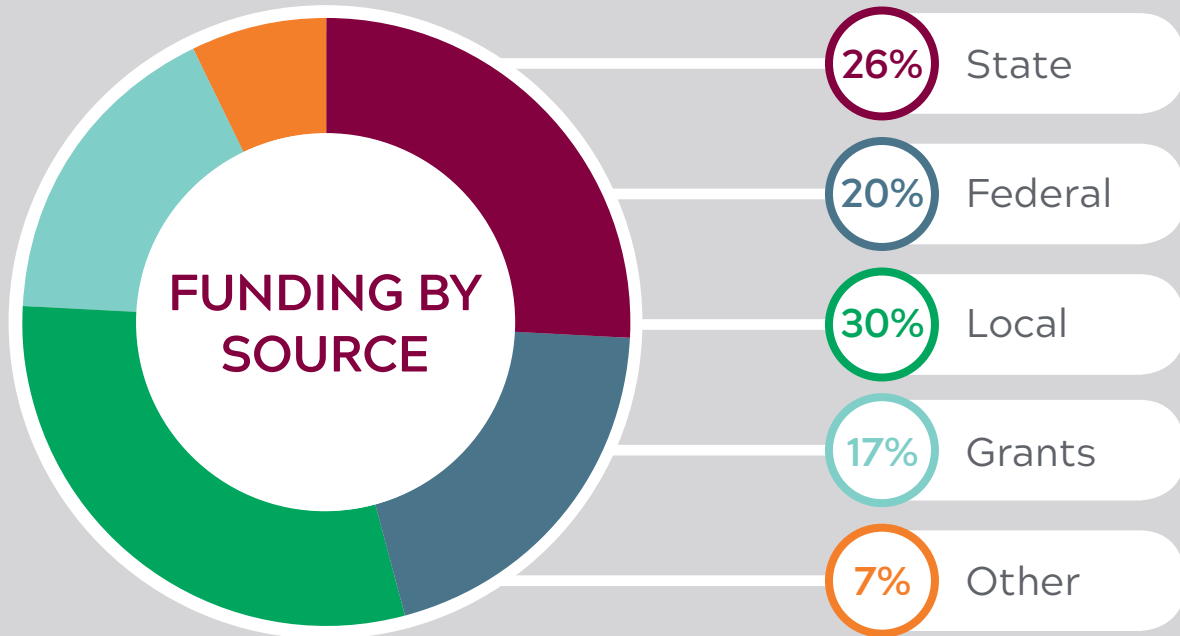

ARLINGTON COUNTY BY THE NUMBERS

TOTAL FUNDING: $408,268

OUTREACH BACKED BY RESEARCH

Virginia Agricultural Experiment Station researchers and specialists work in Blacksburg and at the state's 11 Agricultural Research and Extension Centers to create knowledge that benefits the commonwealth. They then share this knowledge with Virginia Cooperative Extension agents, who share this information with the citizens of Virginia to help individuals, businesses, and communities thrive.

$11.60

RETURN ON INVESTMENT
FOR EVERY DOLLAR INVESTED BY THE
COUNTY IN **ARLINGTON COUNTY**

$1,139,972

VALUE OF EXTENSION
VOLUNTEER HOURS IN
ARLINGTON COUNTY